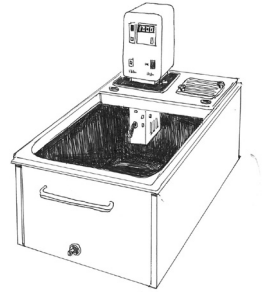

Laboratory Brushes

26

B225C

Retail: \$5.49

UPC# 079115-002254

ONE BRUSH FOR ALL TEST TUBE SIZES

- Brush spreads apart to fit all test tube sizes from the smallest to the largest.

B253C