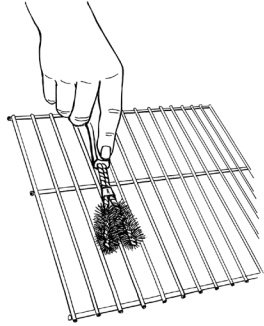

B12C

Retail: $6.49

UPC# 079115-120002

OVEN GRID BRUSH

- Rustproof high tensile strength brass bristles do not damage porcelain grills.
- Brush has an obtuse angle to prevent knuckles from hitting the grid.