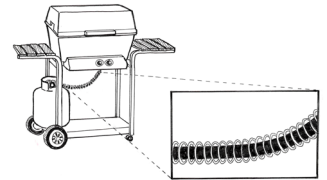

PROPANE HOSE SAFETY GUARD

- Protects hose from punctures, kinking and burning as well as squirrel attacks.

B106C
Retail: $11.49
UPC# 079115-001066

12" LONG, HEAVY DUTY WIDE FACED BBQ GRILL BRUSH

- Cleans the biggest of grills in less than one minute.
- The high tensile strength brass bristles are long lasting and will not scratch porcelain grills.