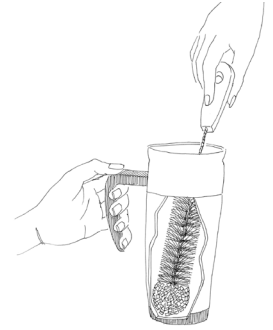

B104C

Retail: $7.50

UPC# 079115-001042

FOAM-TIPPED TRAVEL MUG WASHING BRUSH

- Ergonomically designed wide, flat handle makes for easy rotating of brush.
- Foam tipped brush is excellent for travel mugs, coffee cups, drinking glasses, and narrow neck reusable water bottles.