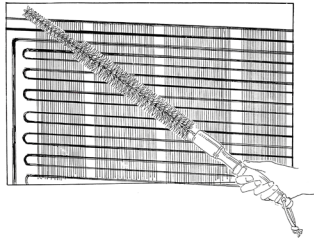

B47C

Retail: $7.99

UPC# 079115-000472

REFRIGERATOR COIL CLEANING BRUSH

- Tapered brush removes dirt and dust lodged in coils.
- Clean coils, save electricity, prevent breakdowns and reduce fire hazard.