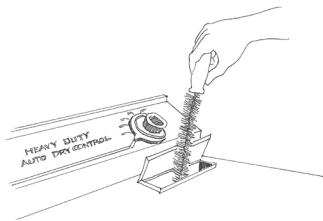

B292C
Retail: $9.99
UPC# 079115-002926

SPIRAL LINT CATCHING BRUSH FOR UPPER LEVEL DRYER TRAPS

- Patent pending # (554,375) 30" long spiral brush pulls out
- Twice as much lint per stroke from dryer traps.
- End of brush protected by red vinyl tip.
- Lint buildup can be a fire hazard and can contribute to other breakdowns.
- For top loaded dryers.