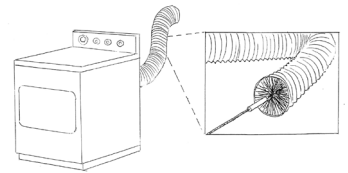

B67C-A

Retail: \$21.99

UPC# 079115-000670

PELLET STOVE CLEANING BRUSH for 3" VENT PIPES

Kit consists of:

- Flexible Brush to clean vent pipes (3 inch diameter, 10 feet long).
- Steel Brush to clean ash buildup in burn pot.