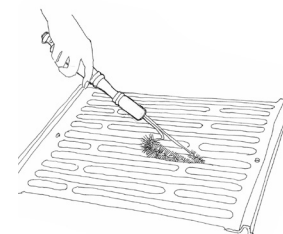

B275C

Retail: $12.99

UPC# 079115-002759

DELUXE 15" BBQ GRILL BRUSH FOR GAS GRILLS

- Long handle allows for a strong grip.
- High tensile brass bristles are safe to use on stainless steel grates, cast iron and porcelain enamel coated grates.