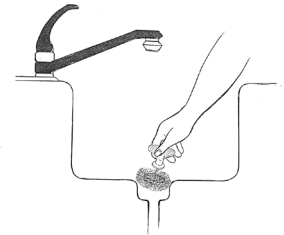

B35C

Retail: $5.99

UPC# 079115-000359

KITCHEN SINK DRAIN BRUSH

- Fits tightly into drain recess to remove odor-causing residues.
- Ergonomically designed T-handle allows for a strong grip while turning.