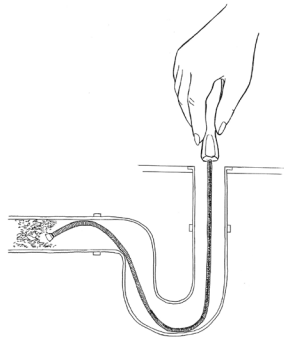

B82C

Retail: $7.49

UPC# 079115-000823

MINI SNAKE - 31" LONG

- Flexible stem fits into drain traps.
- Excellent for unclogging drains.