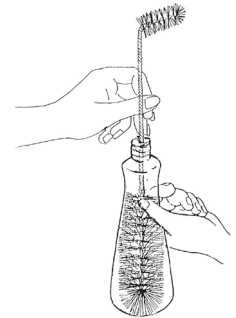

B129C
Retail: $5.49
UPC# 079115-001295
TWO-IN-ONE HUMMINGBIRD FEEDER CLEANING BRUSH

- Large brush end cleans nectar bottle.
- Small brush end cleans feeder bottle socket.