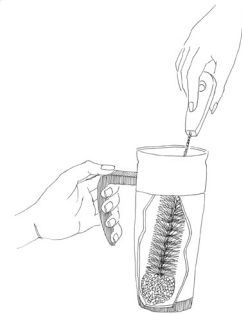

MICROWAVE CLEANING BRUSH

- Reinforced foam bristles do not absorb water and bristles will not become soggy.