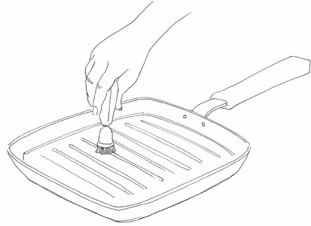

B271C

Retail: $9.99

UPC# 079115-002711

THE TWO MOST USEFUL BRUSHES IN YOUR KITCHEN

- Both brushes remove overcooked or charred food from cooking surfaces.
- For cast iron, aluminum and other non delicate surfaces use the steel brush and for coated and delicate surfaces use the plastic brush.