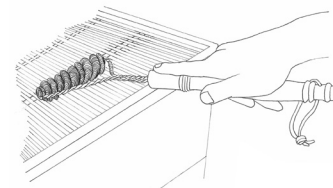

BBQ and Outdoor Brushes

10

B404C

Retail: \$16.99

UPC# 079115-004043

16" SAFETY DOUBLE-HELIX BRISTLE-FREE FLAT GRILL BBQ BRUSH

- 16" long brush has two twisted-in-wire galvanized steel springs to create continuous bristles.
- Cleans grease and burnt food fast and efficiently.
- Springs are pressed to lay flat on grill.

B405C

Retail: \$17.99

UPC# 079115-004050

21" SAFETY DOUBLE-HELIX BRISTLE-FREE FLAT GRILL BBQ BRUSH

- 21" long brush has two twisted-in-wire galvanized steel springs to create continuous bristles.
- Cleans grease and burnt food fast and efficiently.
- Springs are pressed to lay flat on grill.

B406C

Retail: \$14.99

UPC# 079115-004067

12" DOUBLE-HELIX BRISTLE-FREE BBQ GRILL BRUSH

- 12" long brush has two twisted-in-wire galvanized steel springs to create continuous bristles.
- Cleans grease and burnt food fast and efficiently.
- Spring bristles bend and morph to clean the grills and grates.