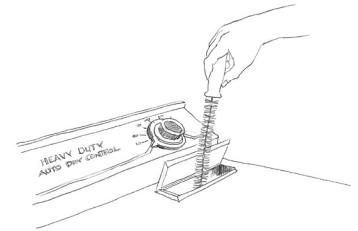

MINI SNAKE BRUSH FOR DUCTS, 32" LONG

Removes lint and dirt easily to:

- Reduce fire hazards.
- Reduce consumption of electric power.
- Brings about smoother, cooler operation with fewer breakdowns.

Appliance and Household Cleaning Brushes

B241C
Retail: \$8.99
UPC# 079115-002414

LINT CATCHING BRUSH FOR UPPER LEVEL DRYER TRAPS

- 30" long brush goes into dryer trap to bring out lint.
- End of brush protected by red vinyl tip.
- Lint buildup can be a fire hazard and can contribute to other breakdowns.