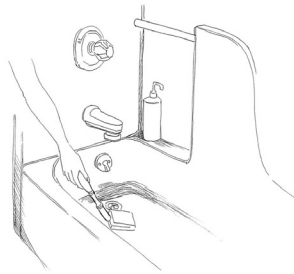

B251C

Retail: $7.99

UPC# 079115-002513

POWERFUL, NON-ABRASIVE BATHTUB, SHOWER & SPA BRUSH

- Non-woven pad cleans and shines bathtubs and spas with minimum effort.
- Will not scratch or leave marks on surfaces.