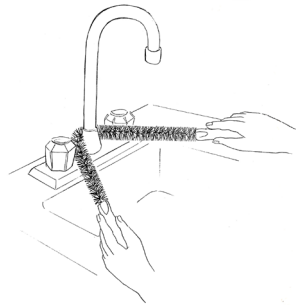

B46C

Retail: $5.99

UPC# 079115-000465

FLEXIBLE FAUCET CLEANING BRUSH

- Flexible brush also cleans hard to reach areas such as traps below sinks, pipes close to walls and columns or supports.
- Soft plastic white bristles do not mar surfaces.