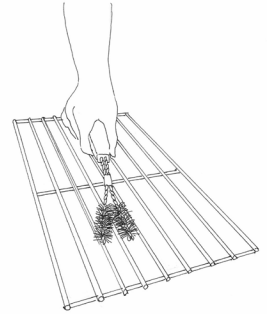

BBQ and Outdoor Brushes

9

B278C

Retail: $8.49

UPC# 079115-002780

TOUGHEST LITTLE BBQ BRUSH EVER MADE

- High tensile brass bristles will not damage porcelain coated grills.
- Cleans grills in a few swift strokes.

B280C

Retail: $6.49

UPC# 079115-002803

TOUGHEST LITTLE V-SHAPED BBQ GRILL BRUSH EVER MADE

- High tensile brass bristles will not damage porcelain coated grills.
- V-shaped brush cleans with just a couple of strokes.

B306C

Retail: $13.99

UPC# 079115-003060

12" SPIRAL WIDE FACED HEAVY DUTY BBQ BRUSH

- The spiral design simultaneously cleans the tops and sides of the grills with its short and long brass tufts.
- Cleans the biggest of grills in less than one minute.

B307C

Retail: $14.99

UPC# 079115-003077

16" SPIRAL WIDE FACED HEAVY DUTY BBQ BRUSH

- The spiral design simultaneously cleans the tops and sides of the grills with its short and long brass tufts.
- Cleans the biggest

B308C

Retail: $15.99

UPC# 079115-003084

21" SPIRAL WIDE FACED HEAVY DUTY BBQ BRUSH

- The spiral design simultaneously cleans the tops and sides of the grills with its short and long brass tufts.
- Cleans the biggest

B403C

Retail: $15.99

UPC# 079115-004036

12" SAFETY DOUBLE-HELIX BRISTLE-FREE FLAT GRILL BBQ BRUSH

- 12" long brush has two twisted-in-wire galvanized steel springs to create continuous bristles.
- Cleans grease and burnt food fast and efficiently.
- Springs are pressed to lay flat on grill.