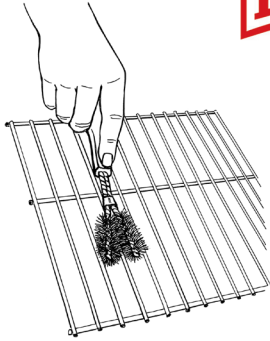

B10C
Retail: $6.49
UPC# 079115-000106

TWO PRONGED V-SHAPED BBQ GRILL BRUSH

- Rustproof high tensile strength brass bristles are bent to an obtuse angle to save knuckles.
- Cleans grills even when cold.