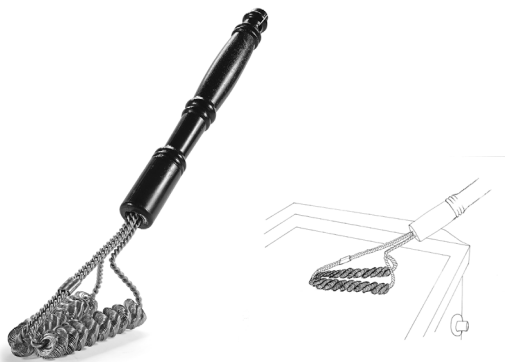

B409C

Retail: \$16.99

UPC# 079115-004098

12" QUAD SPRING SAFETY DOUBLE-HELIX BRISTLE-FREE BBQ GRILL BRUSH

- 12" long brush has four nested twisted-in-wire galvanized steel springs to create continuous bristles.
- Cleans grease and burnt food fast and efficiently.
- Springs bend and morph to clean the tops and the sides of most BBQ grills and grates.

BBQ and Outdoor Brushes

11

B410C

Retail: \$17.99

UPC# 079115-004104

16" QUAD SPRING SAFETY DOUBLE-HELIX BRISTLE-FREE BBQ GRILL BRUSH

- 16" long brush has four nested twisted-in-wire galvanized steel springs to create continuous bristles.
- Cleans grease and burnt food fast and efficiently.
- Springs bend and morph to clean the tops and the sides of most BBQ grills and grates.

B411C

Retail: \$18.99

UPC# 079115-004111

21" QUAD SPRING SAFETY DOUBLE-HELIX BRISTLE-FREE BBQ GRILL BRUSH

- 21" long brush has four nested twisted-in-wire galvanized steel springs to create continuous bristles.
- Cleans grease and burnt food fast and efficiently.
- Springs bend and morph to clean the tops and the sides of most BBQ grills and grates.

B416C

Retail: \$17.99

UPC# 079115-004166

LONG LASTING TWO-PRONGED SAFETY DOUBLE-HELIX BRISTLE-FREE FLAT GRILL BBQ BRUSH

- Two prongs each with two twisted-in-wire galvanized steel springs.
- Springs are pressed to lay flat on grill.
- Brush is bent at an angle to give maximum cleaning power.